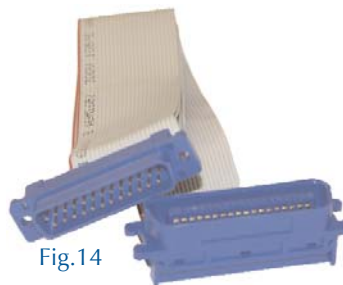

Laptop Parallel Printer Cable

Retail Part No.	Bulk Part No.	Figure No.(s)	Description	Length Ft.	Color	Cable
45-250		14	DB25 (Male)/CEN36 (Male), Flat Ribbon Style	3	Gray	28 AWG Flat Ribbon